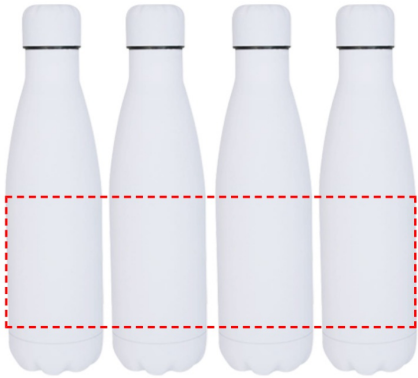

GRODNO - Soft Touch Insulated Water Bottle - White

- Round Laser Engraving
- Round Digital Print

Area Width: 220 mm
Area Height: 100 mm

- Laser Engraving
- Digital (UV) Print

Area Width: 25 mm
Area Height: 100 mm

- Silk Screen Printing

Area Width: 60 mm
Area Height: 100 mm