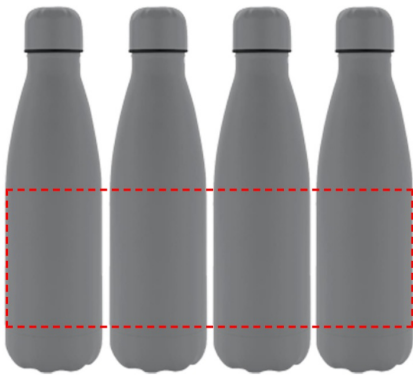

GRODNO - Soft Touch Insulated Water Bottle - Grey

- Round Laser Engraving
- Round Digital Print

Area Width: 220 mm
Area Height: 100 mm

soft touch feel

- Laser Engraving
- Digital (UV) Print

Area Width: 25 mm
Area Height: 100 mm

soft touch feel

- Silk Screen Printing

Area Width: 60 mm
Area Height: 100 mm