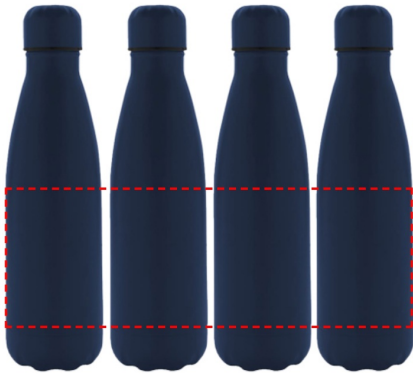

# GRODNO - Soft Touch Insulated Water Bottle - Navy Blue

---

- Round Laser Engraving
- Round Digital Print

**Area Width: 220 mm**  
**Area Height: 10 mm**

soft touch feel

- Laser Engraving
- Digital (UV) Print

**Area Width: 25 mm**  
**Area Height: 100 mm**

soft touch feel

- Silk Screen Printing

**Area Width: 60 mm**  
**Area Height: 10 mm**