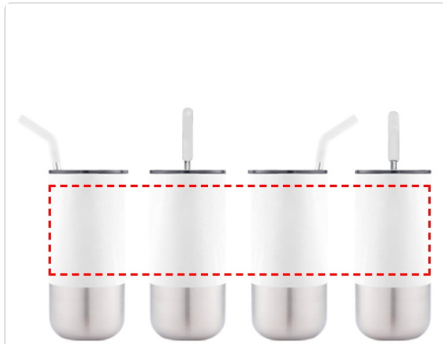

# BORCULO - CHANGE Collection Insulated Tumbler with Reusable Straw - White

---

- Round Laser Engraving
- Round Digital Print

**Area Width:** 250 mm  
**Area Height:** 100 mm

- Silk Screen Printing

**Area Width:** 60 mm  
**Area Height:** 100 mm

- Laser Engraving
- Digital (UV) Print

**Area Width:** 25 mm  
**Area Height:** 100 mm