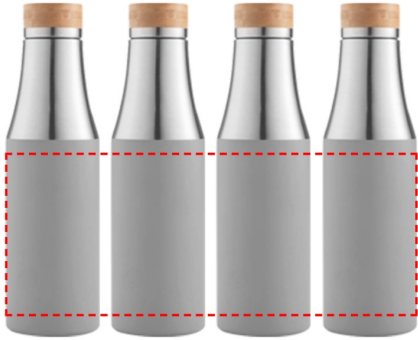

BREDA - CHANGE Collection Insulated Water Bottle - Grey

- Round Laser Engraving
- Round Digital Print

Area Width: 225 mm
Area Height: 120 mm

- Laser Engraving
- Digital (UV) Print

Area Width: 25 mm
Area Height: 120 mm

- Silk Screen Printing

Area Width: 60 mm
Area Height: 100 mm