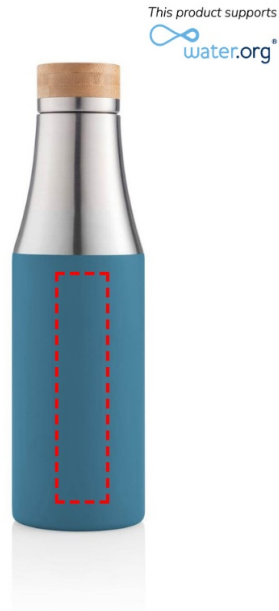

BREDA - CHANGE Collection Insulated Water Bottle - Blue

- Round Laser Engraving
- Round Digital Print

Area Width: 225 mm
Area Height: 120 mm

- Laser Engraving
- Digital (UV) Print

Area Width: 25 mm
Area Height: 120 mm

Area Width: 60 mm
Area Height: 100 mm