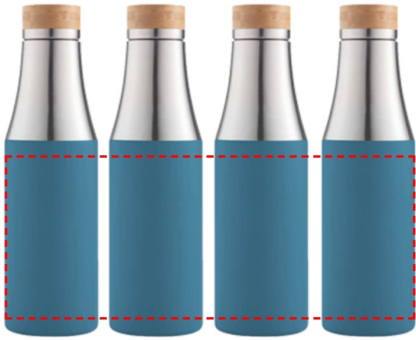

BREDA - CHANGE Collection Insulated Water Bottle - Blue

- Round Laser Engraving
- Round Digital Print

Area Width: 225 mm
Area Height: 120 mm

- Laser Engraving
- Digital (UV) Print

Area Width: 25 mm
Area Height: 120 mm

Area Width: 60 mm
Area Height: 100 mm