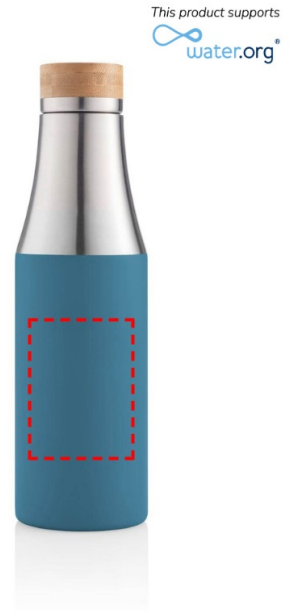

BREDA - CHANGE Collection Insulated Water Bottle - Blue

- Round Laser Engraving
- Round Digital Print

Area Width: 225 mm
Area Height: 120 mm

- Laser Engraving
- Digital (UV) Print

Area Width: 25 mm
Area Height: 120 mm

Area Width: 60 mm
Area Height: 100 mm