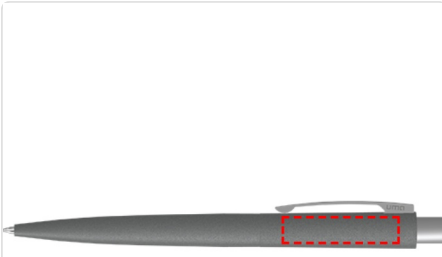

# UMA - LUMOS STONE PEN - Dark Grey

---

- Laser engraving

**Area Width:** 35 mm

**Area Height:** 6 mm