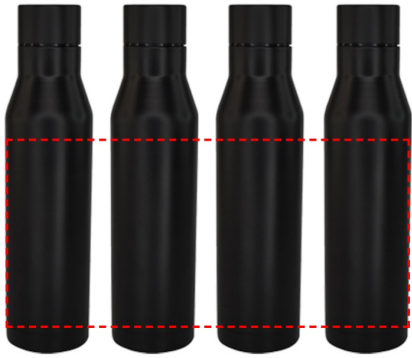

HUNFELD - CHANGE Collection SS Double Wall Water Bottle - Black

- Round Laser Engraving
- Round Digital Print

Area Width: 210 mm
Area Height: 140 mm

This product supports

- Laser Engraving
- Digital (UV) Print

Area Width: 25 mm
Area Height: 140 mm

This product supports

- Silk Screen Printing

Area Width: 60 mm
Area Height: 100 mm