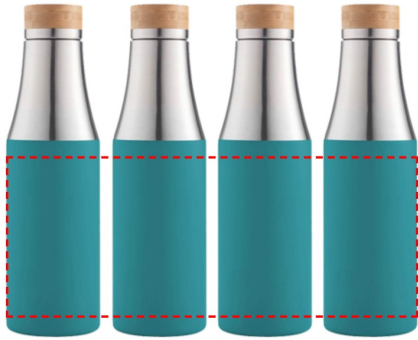

BREDA - CHANGE Collection Insulated Water Bottle - Aqua Green

- Round Laser Engraving
- Round Digital Print

Area Width: 225 mm
Area Height: 120 mm

- Laser Engraving
- Digital (UV) Print

Area Width: 25 mm
Area Height: 120 mm

- Silk Screen Printing

Area Width: 60 mm
Area Height: 100 mm