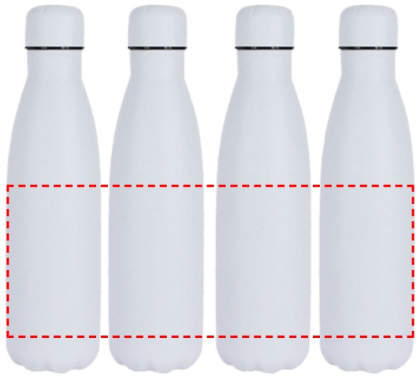

RONDA - Stone Touch Insulated Water Bottle - White

- Round Laser Engraving
- Round Digital Print

Area Width: 220 mm
Area Height: 100 mm

- Laser Engraving
- Digital (UV) Print

Area Width: 25 mm
Area Height: 100 mm

- Silk Screen Printing

Area Width: 60 mm
Area Height: 100 mm