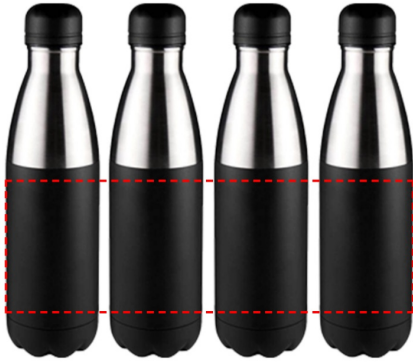

# HOPA - Hans Larsen Double Wall Stainless Steel Water Bottle - Black

---

- Round Laser Engraving
- Round Digital Print

**Area Width: 220 mm**  
**Area Height: 100 mm**

- Laser Engraving
- Digital (UV) Print

**Area Width: 25 mm**  
**Area Height: 100 mm**

- Silk Screen Printing

**Area Width: 60 mm**  
**Area Height: 100 mm**