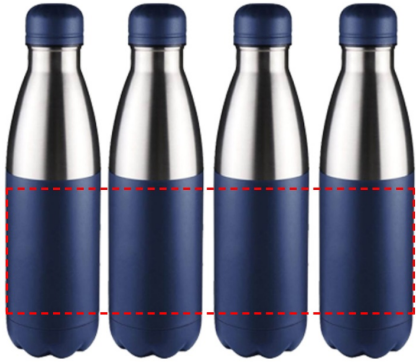

HOPA - Hans Larsen Double Wall Stainless Steel Water Bottle - Blue

- Round Laser Engraving
- Round Digital Print

Area Width: 220 mm
Area Height: 100 mm

- Laser Engraving
- Digital (UV) Print

Area Width: 25 mm
Area Height: 100 mm

- Silk Screen Printing

Area Width: 60 mm
Area Height: 100 mm