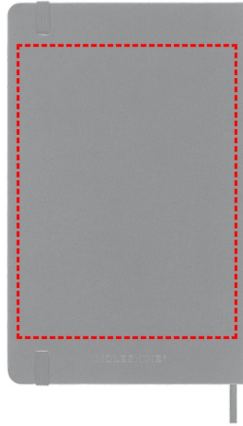

# Moleskine Classic Hard Cover Large Ruled Notebook - Slate Grey

---

- Debossing
- Digital (UV) Print

**Area Width:** 110 mm  
**Area Height:** 190 mm

- Debossing
- Digital (UV) Print

**Area Width:** 110 mm  
**Area Height:** 150 mm