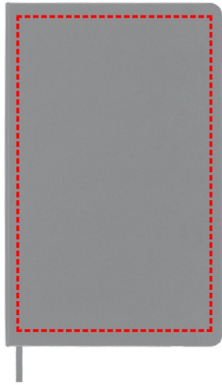

# Moleskine Classic Hard Cover Large Ruled Notebook - Slate Grey

---

- Debossing
- Digital (UV) Print

**Area Width:** 110 mm  
**Area Height:** 190 mm

- Debossing
- Digital (UV) Print

**Area Width:** 110 mm  
**Area Height:** 150 mm