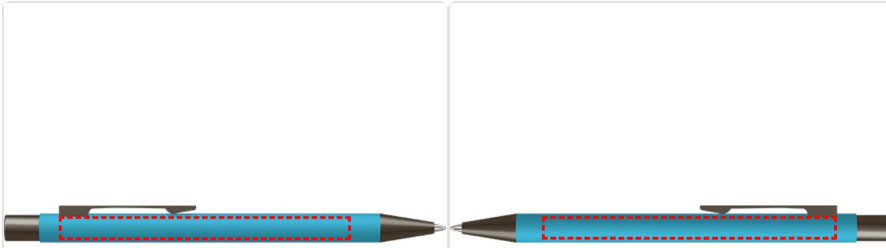

UMA Straight Metal Pen - Sky Blue

- Laser engraving
- Silk Screen Printing
- Digital (UV) Print

Area Width: 90 mm
Area Height: 6 mm

- Laser engraving
- Silk Screen Printing
- Digital (UV) Print

Area Width: 90 mm
Area Height: 6 mm