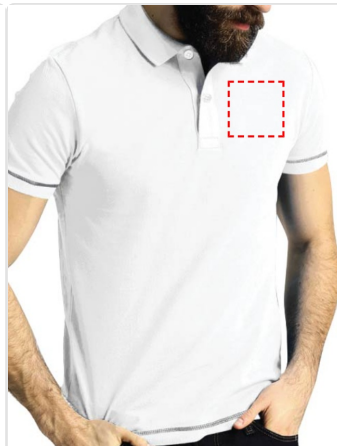

CARRIBEAN - SANTHOME Polo Shirt

- Digital Transfer
- Embroidery

Area Width: 100 mm
Area Height: 100 mm

- Digital Transfer
- Embroidery

Area Width: 100 mm
Area Height: 100 mm

- Digital Transfer
- Embroidery

Area Width: 100 mm
Area Height: 100 mm

- Digital Transfer
- Embroidery

Area Width: 100 mm
Area Height: 100 mm

- Digital Transfer
- Embroidery

Area Width: 100 mm
Area Height: 100 mm

- Digital Transfer
- Embroidery

Area Width: 100 mm
Area Height: 100 mm